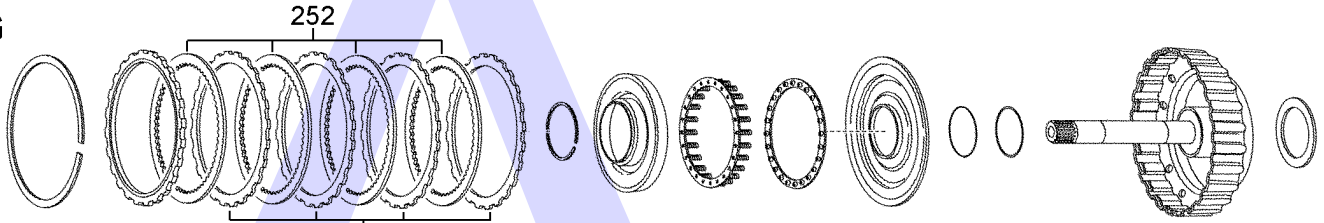

G

'C2' Clutch Assembly

H