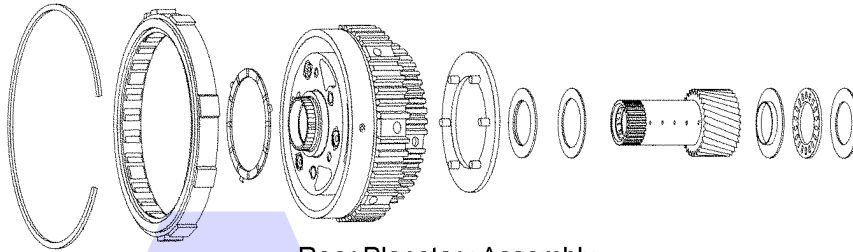

TF-80SC, TF-81SC (AF40/6) 6 Speed FWD (Electronic Control)

(Peugeot, Citroen, Ford, Volvo, Mazda, Opel, Vauxhall, Saab, Cadillac, Fiat, Renault & Alfa)

AUTOMATIC CHOICE

THE AUTOMATIC TRANSMISSION PARTS WAREHOUSE

F

Rear Planetary Assembly