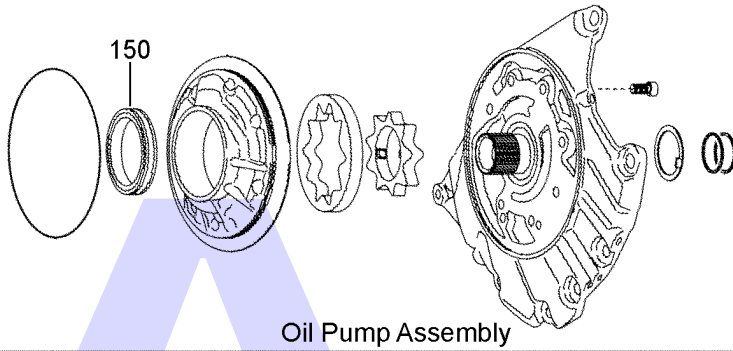

TF-80SC, TF-81SC (AF40/6) 6 Speed FWD (Electronic Control)

(Peugeot, Citroen, Ford, Volvo, Mazda, Opel, Vauxhall, Saab, Cadillac, Fiat, Renault & Alfa)

AUTOMATIC CHOICE

THE AUTOMATIC TRANSMISSION PARTS WAREHOUSE

A